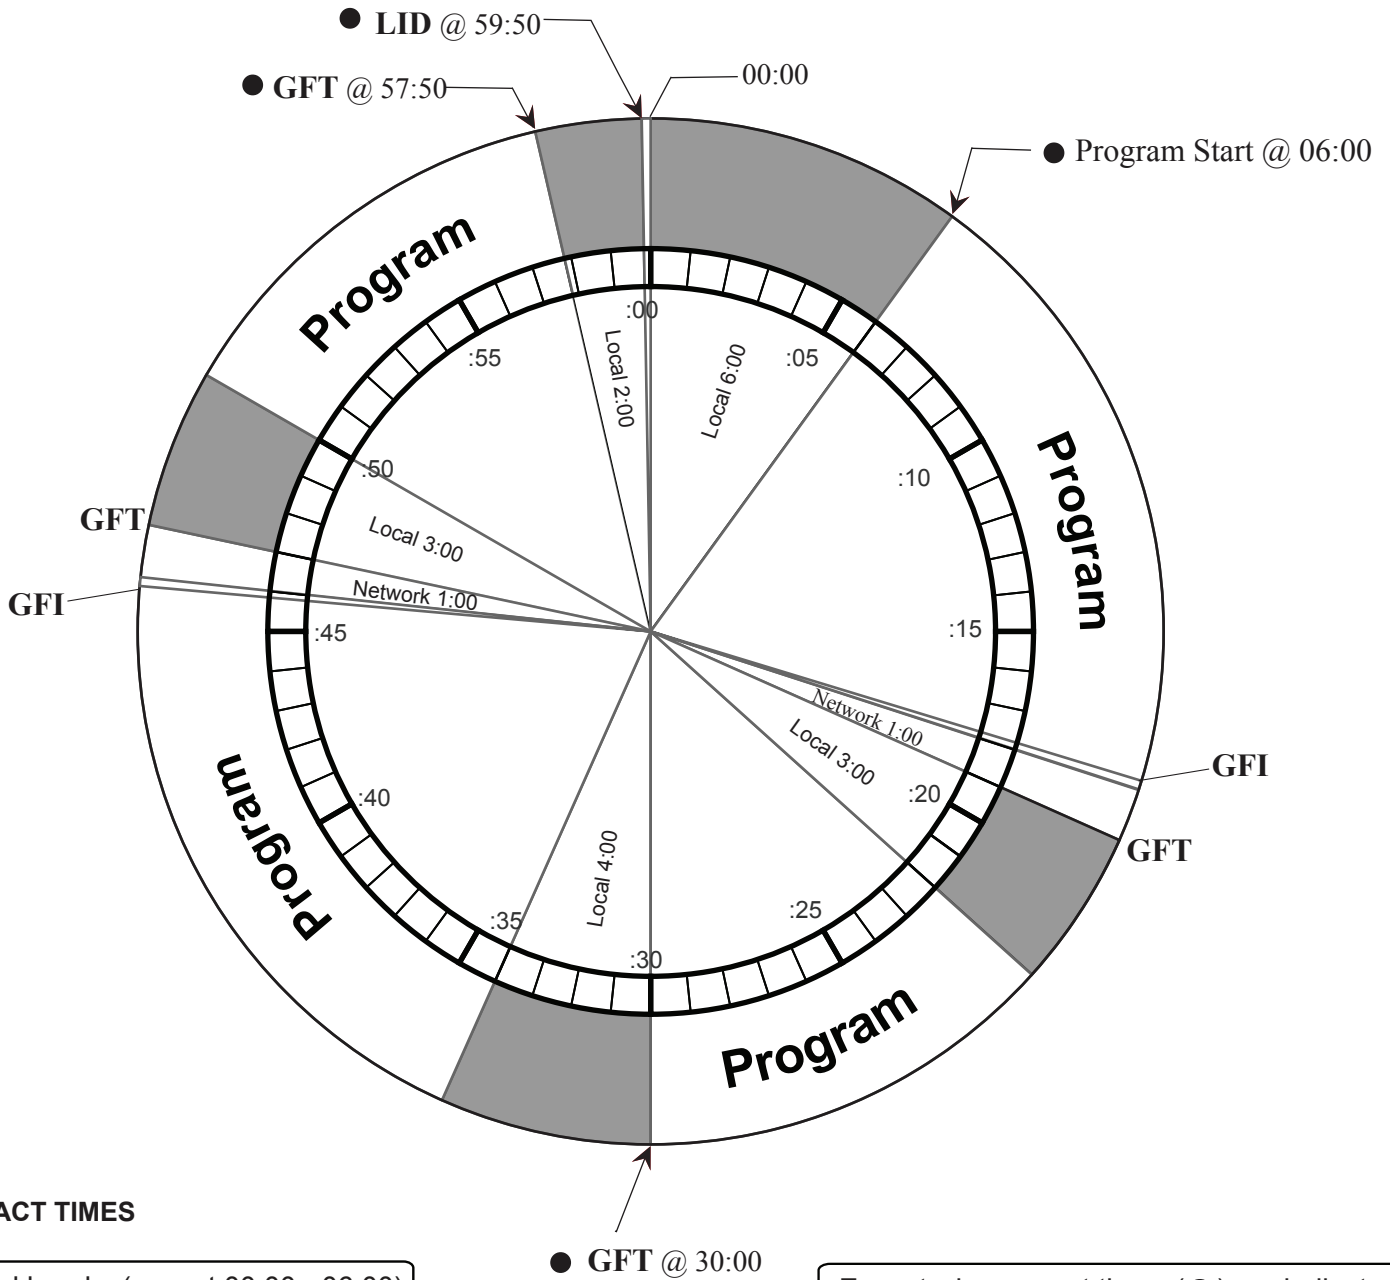

# THE GIFT PROGRAM CLOCK

Friday December 23rd - Monday December 26th

XDS Program Name: The Gift  
 Cumulus Technical Services  
 212- 456 -5000 Option 4

FUNCTION	NETCUE
Local Break (XDS Only) .....	GFT
ID Into Network Break (:10) .....	GFI
Top-of-hour Local ID (:10) .....	LID

● :EXACT TIMES

All local breaks (except 00:00 - 06:00) are filled with PSAs and /or spots

Except where exact times (●) are indicated, local breaks float and will occur at approximately 19:00 and 47:00